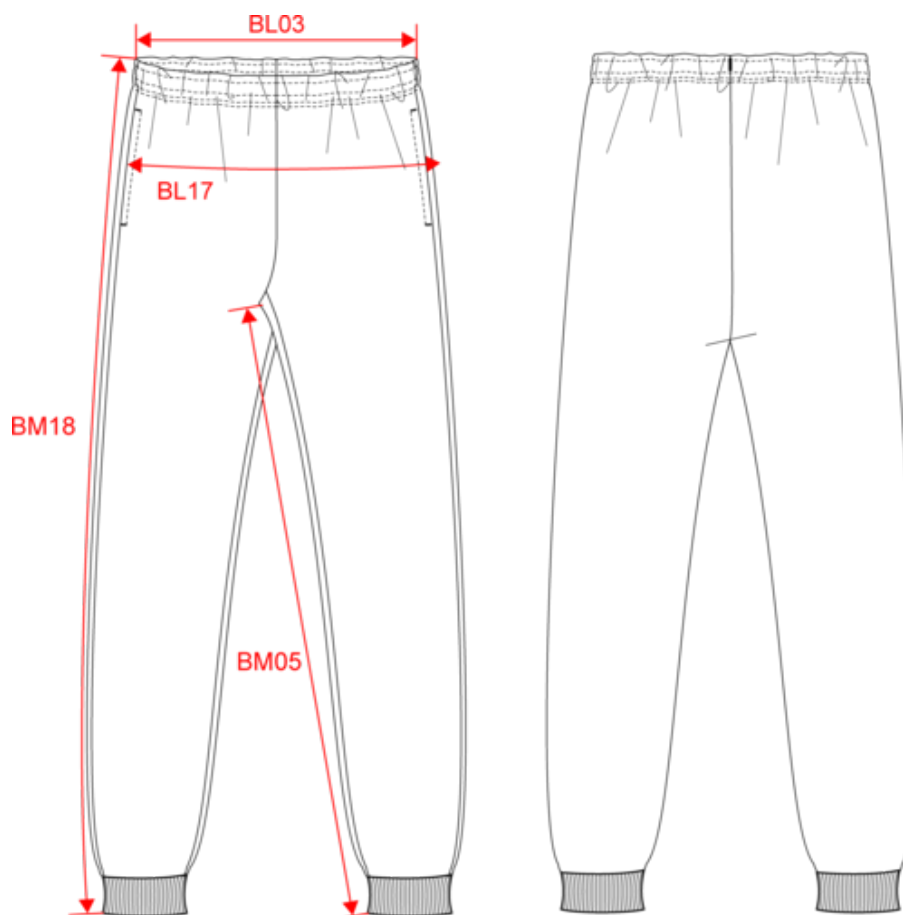

KARIBAN

K7022

Kids fleece trousers

- Soft 2-ply brushed fleece inner.
- Casual straight fit.
- Made from 80% cotton and 20% polyester.

80% cotton / 20% polyester. 2-yarn brushed fleece. Straight fit. 2 side pockets. Elasticated waistband with flat drawstring. Ribbing on leg hem.

More information

Logistic

Country of origin

BD - Bangladesh

Customs code

61046200

Also available in version

K7021

KARIBAN

K7022

Kids fleece trousers

Dimensions (cm)

Measurements in cm	4/6 ans	6/8 ans	8/10 ans	10/12 ans	12/14 ans
BL03 - 1/2 elasticated waist width relaxed (front over back)	25.75	27.00	29.00	31.00	32.00
BL17 - 1/2 hip width (measured parallel to waistband)	35.50	38.00	40.00	42.00	44.00
BM05 - Inseam length	50.00	56.00	62.00	68.00	74.00
BM18 - Side length (waistband included)	65.50	74.00	81.00	88.00	95.00

Oxford Grey

RVB :
Pantone C : Based on Cool gray 7C
Pantone TCX : Based on 16-3850TCX

Logistic

20

Sizes	Width (cm)	Height (cm)	Length (cm)	Net weight (kg)	Gross weight (kg)	Pieces/Box	Pieces/Bundle
4/6 ans	40.00000	17.00000	60.00000	4.30000	5.60000	20	1
6/8 ans	40.00000	17.00000	60.00000	4.90000	6.30000	20	1
8/10 ans	40.00000	20.00000	60.00000	5.50000	6.90000	20	1
10/12 ans	40.00000	20.00000	60.00000	6.10000	7.40000	20	1
12/14 ans	40.00000	20.00000	60.00000	6.70000	8.10000	20	1